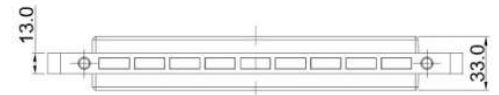

RFCS 16	MCT Brattberg CS series cable diameter range (mm) and number of module		Required cut out (mm)	Art No.	Packing space (mm)
Kit	Size 20 2.5-16.0	Size 40 14.5-33.0			
RFCS 16/4	0	4	55X205	RFCS00001604	160x40
RFCS 16/7	4	3	55X205	RFCS00001607	160x40
RFCS 16/10	8	2	55X205	RFCS00001610	160x40
RFCS 16/13	12	1	55X205	RFCS00001613	160x40
RFCS 16/16	16	0	55X205	RFCS00001616	160x40