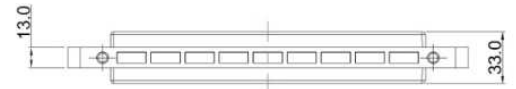

RFCS 32	MCT Brattberg CS series cable diameter range (mm) and number of module		Required cut out (mm)	Art No.	Packing space (mm)
Kit	Size 20 2.5-16.0	Size 40 14.5-33.0			
RFCS 32/8	0	8	100X205	RFCS00003208	320X40
RFCS 32/14	8	6	100X205	RFCS00003214	320X40
RFCS 32/20	16	4	100X205	RFCS00003220	320X40
RFCS 32/26	24	2	100X205	RFCS00003226	320X40
RFCS 32/32	32	0	100X205	RFCS00003232	320X40

www.mctbrattberg.com

MCT Brattberg AB
SE-371 92 Karlskrona
Sweden
Phone: +46-455 37 52 00
Fax: +46-455 37 52 90
E-mail: info@mctbrattberg.se
Website: www.mctbrattberg.se

MCT Brattberg Ltd
Commerce Street
Carrs Industrial Estate Haslingden
Lancashire BB4 5JT
England
Tel: +44_170 624 4890
Fax: +44_170 624 4891
E-mail: info@mctbrattberg.co.uk

MCT Brattberg Inc.
3332 Spring Stuebner Rd
Suite E, Spring TX 77389
USA
Phone: +1 (281) 355 8191
Fax: +1 (281) 355 8393
E-mail: info@mctbrattberginc.com

MCT Brattberg India Pvt. Ltd.
40/56, LGF
CR Park, New Delhi-110019
India
Phone : +91 11 49059872
E-mail : info@mctbrattberg.in