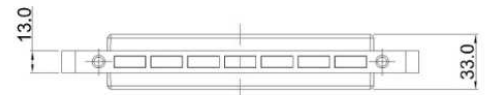

RFCS 12	MCT Brattberg CS series cable diameter range (mm) and number of module		Required cut out FL 21 (mm)	Art No.	Packing space (mm)
	Size 20 2.5-16.0	Size 40 14.5-33.0			
Kit					
RFCS 12/3	0	3	55X165	RFCS00001203	120x40
RFCS 12/6	4	2	55X165	RFCS00001206	120x40
RFCS 12/9	8	1	55X165	RFCS00001209	120x40
RFCS 12/12	12	0	55X165	RFCS00001212	120x40