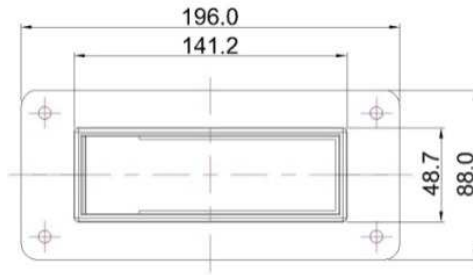

RFCS

Cabinet Seal

NEW LAUNCH

MCT Brattberg RFCS (Retrofit Cabinet Seal)

Innovative open able/retrofit alternative to heavy duty plug in connector and cable glands plates in cabinets.

The unique MCT Brattberg RFCS is available in three basic sizes of 10, 12 & 16 with an extension provision to size 20, 24 & 32 respectively.

MCT Brattberg RFCS frame provides :

- Space saving frames compared to conventional plug in connector & cable glands.
- Unique MCT Brattberg compression wedge PTG40 that can be inserted from both sides of the frame to provide IP 65/67 protection.
- Easy installation and availability with ready made packed kits including sealing module or according to customer requirements.

Putting safety first

RFCS 10	MCT Brattberg CS series cable diameter range (mm) and number of module		Required cut out (mm)	Art No.	Packing space (mm)
Kit	Size 20 2.5-16.0	Size 40 14.5-33.0			
RFCS 10/4	2	2	55X145	RFCS00001004	100X40
RFCS 10/7	6	1	55X145	RFCS00001007	100X40
RFCS 10/10	10	0	55X145	RFCS00001010	100X40

RFCS 20	MCT Brattberg CS series cable diameter range (mm) and number of module		Required cut out (mm)	Art No.	Packing space (mm)
Kit	Size 20 2.5-16.0	Size 40 14.5-33.0			
RFCS 20/8	4	4	100X145	RFCS00002008	200X40
RFCS 20/14	12	2	100X145	RFCS00002014	200X40
RFCS 20/20	20	0	100X145	RFCS00002020	200X40