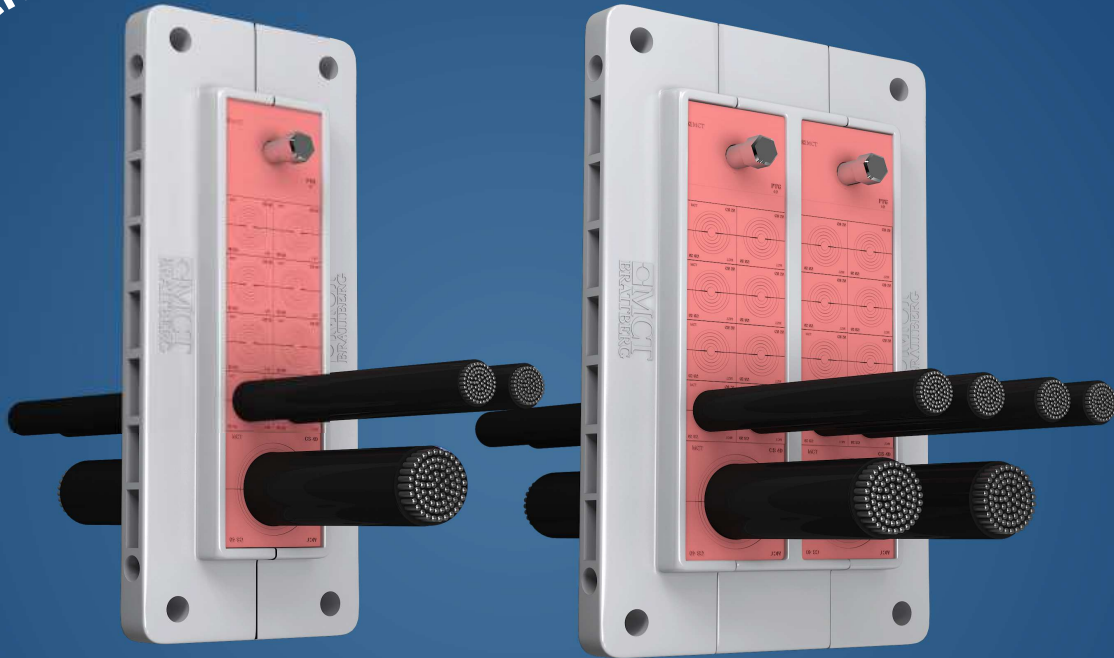

RFCS

Cabinet Seal

NEW LAUNCH

MCT Brattberg RFCS (Retrofit Cabinet Seal)

Innovative open able/retrofit alternative to heavy duty plug in connector and cable glands plates in cabinets.

The unique MCT Brattberg RFCS is available in three basic sizes of 10, 12 & 16 with an extension provision to size 20, 24 & 32 respectively.

MCT Brattberg RFCS frame provides :

- Space saving frames compared to conventional plug in connector & cable glands.
- Unique MCT Brattberg compression wedge PTG40 that can be inserted from both sides of the frame to provide IP 65/67 protection.
- Easy installation and availability with ready made packed kits including sealing module or according to customer requirements.

MCT Brattberg RFCS Kit contains:

- Open able frame with gasket.
- MCT Brattberg CS series module with lockable layer and pre marked cable diameter range.
- PTG 40 Compression wedge.
- Gasket for sealing RFCS frame with cabinet.
- Mounting hardware.
- Cable selector.
- Lubricant.