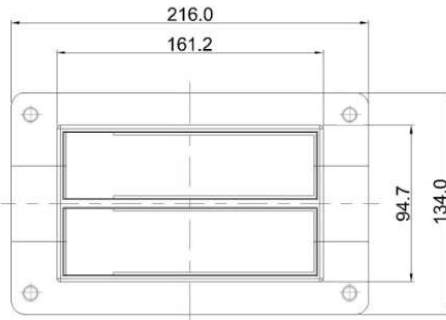

Putting safety first

RFCS 10	MCT Brattberg CS series cable diameter range (mm) and number of module		Required cut out (mm)	Art No.	Packing space (mm)
Kit	Size 20 2.5-16.0	Size 40 14.5-33.0			
RFCS 10/4	2	2	55X145	RFCS00001004	100X40
RFCS 10/7	6	1	55X145	RFCS00001007	100X40
RFCS 10/10	10	0	55X145	RFCS00001010	100X40

RFCS 20	MCT Brattberg CS series cable diameter range (mm) and number of module		Required cut out (mm)	Art No.	Packing space (mm)
Kit	Size 20 2.5-16.0	Size 40 14.5-33.0			
RFCS 20/8	4	4	100X145	RFCS00002008	200X40
RFCS 20/14	12	2	100X145	RFCS00002014	200X40
RFCS 20/20	20	0	100X145	RFCS00002020	200X40

Putting safety first

RFCS 12	MCT Brattberg CS series cable diameter range (mm) and number of module		Required cut out FL 21 (mm)	Art No.	Packing space (mm)
	Size 20 2.5-16.0	Size 40 14.5-33.0			
Kit					
RFCS 12/3	0	3	55X165	RFCS00001203	120x40
RFCS 12/6	4	2	55X165	RFCS00001206	120x40
RFCS 12/9	8	1	55X165	RFCS00001209	120x40
RFCS 12/12	12	0	55X165	RFCS00001212	120x40