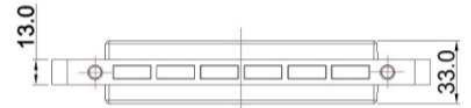

MCT Brattberg RFCS frame provides :

- Space saving frames compared to conventional plug in connector & cable glands.
- Unique MCT Brattberg compression wedge PTG40 that can be inserted from both sides of the frame to provide IP 65/67 protection.
- Easy installation and availability with ready made packed kits including sealing module or according to customer requirements.

Putting safety first

RFCS 10	MCT Brattberg CS series cable diameter range (mm) and number of module		Required cut out (mm)	Art No.	Packing space (mm)
Kit	Size 20 2.5-16.0	Size 40 14.5-33.0			
RFCS 10/4	2	2	55X145	RFCS00001004	100X40
RFCS 10/7	6	1	55X145	RFCS00001007	100X40
RFCS 10/10	10	0	55X145	RFCS00001010	100X40