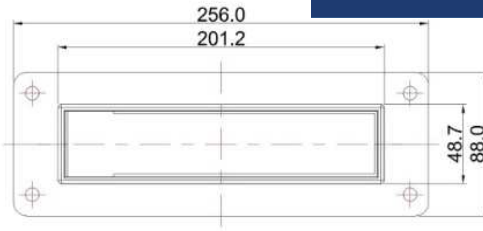

RFCS 16	MCT Brattberg CS series cable diameter range (mm) and number of module		Required cut out (mm)	Art No.	Packing space (mm)
Kit	Size 20 2.5-16.0	Size 40 14.5-33.0			
RFCS 16/4	0	4	55X205	RFCS00001604	160x40
RFCS 16/7	4	3	55X205	RFCS00001607	160x40
RFCS 16/10	8	2	55X205	RFCS00001610	160x40
RFCS 16/13	12	1	55X205	RFCS00001613	160x40
RFCS 16/16	16	0	55X205	RFCS00001616	160x40