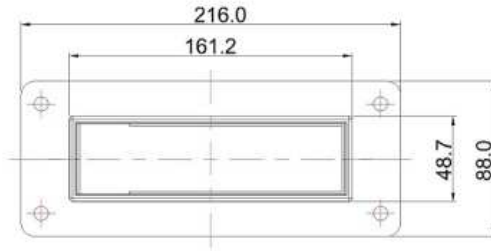

RFCS 12	MCT Brattberg CS series cable diameter range (mm) and number of module		Required cut out FL 21 (mm)	Art No.	Packing space (mm)
	Size 20 2.5-16.0	Size 40 14.5-33.0			
Kit					
RFCS 12/3	0	3	55X165	RFCS00001203	120x40
RFCS 12/6	4	2	55X165	RFCS00001206	120x40
RFCS 12/9	8	1	55X165	RFCS00001209	120x40
RFCS 12/12	12	0	55X165	RFCS00001212	120x40