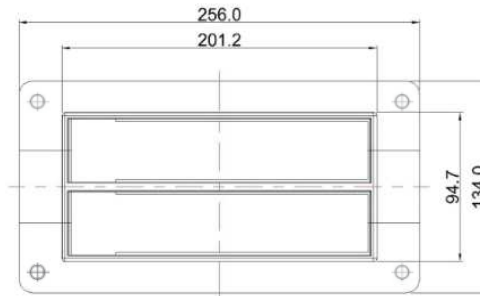

RFCS 32	MCT Brattberg CS series cable diameter range (mm) and number of module		Required cut out (mm)	Art No.	Packing space (mm)
Kit	Size 20 2.5-16.0	Size 40 14.5-33.0			
RFCS 32/8	0	8	100X205	RFCS00003208	320X40
RFCS 32/14	8	6	100X205	RFCS00003214	320X40
RFCS 32/20	16	4	100X205	RFCS00003220	320X40
RFCS 32/26	24	2	100X205	RFCS00003226	320X40
RFCS 32/32	32	0	100X205	RFCS00003232	320X40

www.mctbrattberg.com

MCT Brattberg AB
SE-371 92 Karlskrona
Sweden
Phone: +46-455 37 52 00
Fax: +46-455 37 52 90
E-mail: info@mctbrattberg.se
Website: www.mctbrattberg.se

MCT Brattberg Ltd
Commerce Street
Carrs Industrial Estate Haslingden
Lancashire BB4 5JT
England
Tel: +44_170 624 4890
Fax: +44_170 624 4891
E-mail: info@mctbrattberg.co.uk

MCT Brattberg Inc.
3332 Spring Stuebner Rd
Suite E, Spring TX 77389
USA
Phone: +1 (281) 355 8191
Fax: +1 (281) 355 8393
E-mail: info@mctbrattberginc.com

MCT Brattberg India Pvt. Ltd.
40/56, LGF
CR Park, New Delhi-110019
India
Phone : +91 11 49059872
E-mail : info@mctbrattberg.in