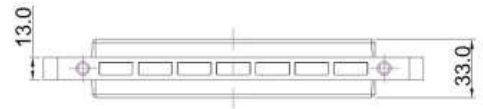

RFCS 12	MCT Brattberg CS series cable diameter range (mm) and number of module		Required cut out FL 21 (mm)	Art No.	Packing space (mm)
	Size 20 2.5-16.0	Size 40 14.5-33.0			
Kit					
RFCS 12/3	0	3	55X165	RFCS00001203	120x40
RFCS 12/6	4	2	55X165	RFCS00001206	120x40
RFCS 12/9	8	1	55X165	RFCS00001209	120x40
RFCS 12/12	12	0	55X165	RFCS00001212	120x40