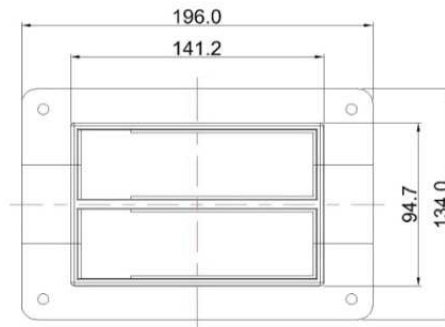

Putting safety first

RFCS 10	MCT Brattberg CS series cable diameter range (mm) and number of module		Required cut out (mm)	Art No.	Packing space (mm)
Kit	Size 20 2.5-16.0	Size 40 14.5-33.0			
RFCS 10/4	2	2	55X145	RFCS00001004	100X40
RFCS 10/7	6	1	55X145	RFCS00001007	100X40
RFCS 10/10	10	0	55X145	RFCS00001010	100X40

RFCS 20	MCT Brattberg CS series cable diameter range (mm) and number of module		Required cut out (mm)	Art No.	Packing space (mm)
Kit	Size 20 2.5-16.0	Size 40 14.5-33.0			
RFCS 20/8	4	4	100X145	RFCS00002008	200X40
RFCS 20/14	12	2	100X145	RFCS00002014	200X40
RFCS 20/20	20	0	100X145	RFCS00002020	200X40